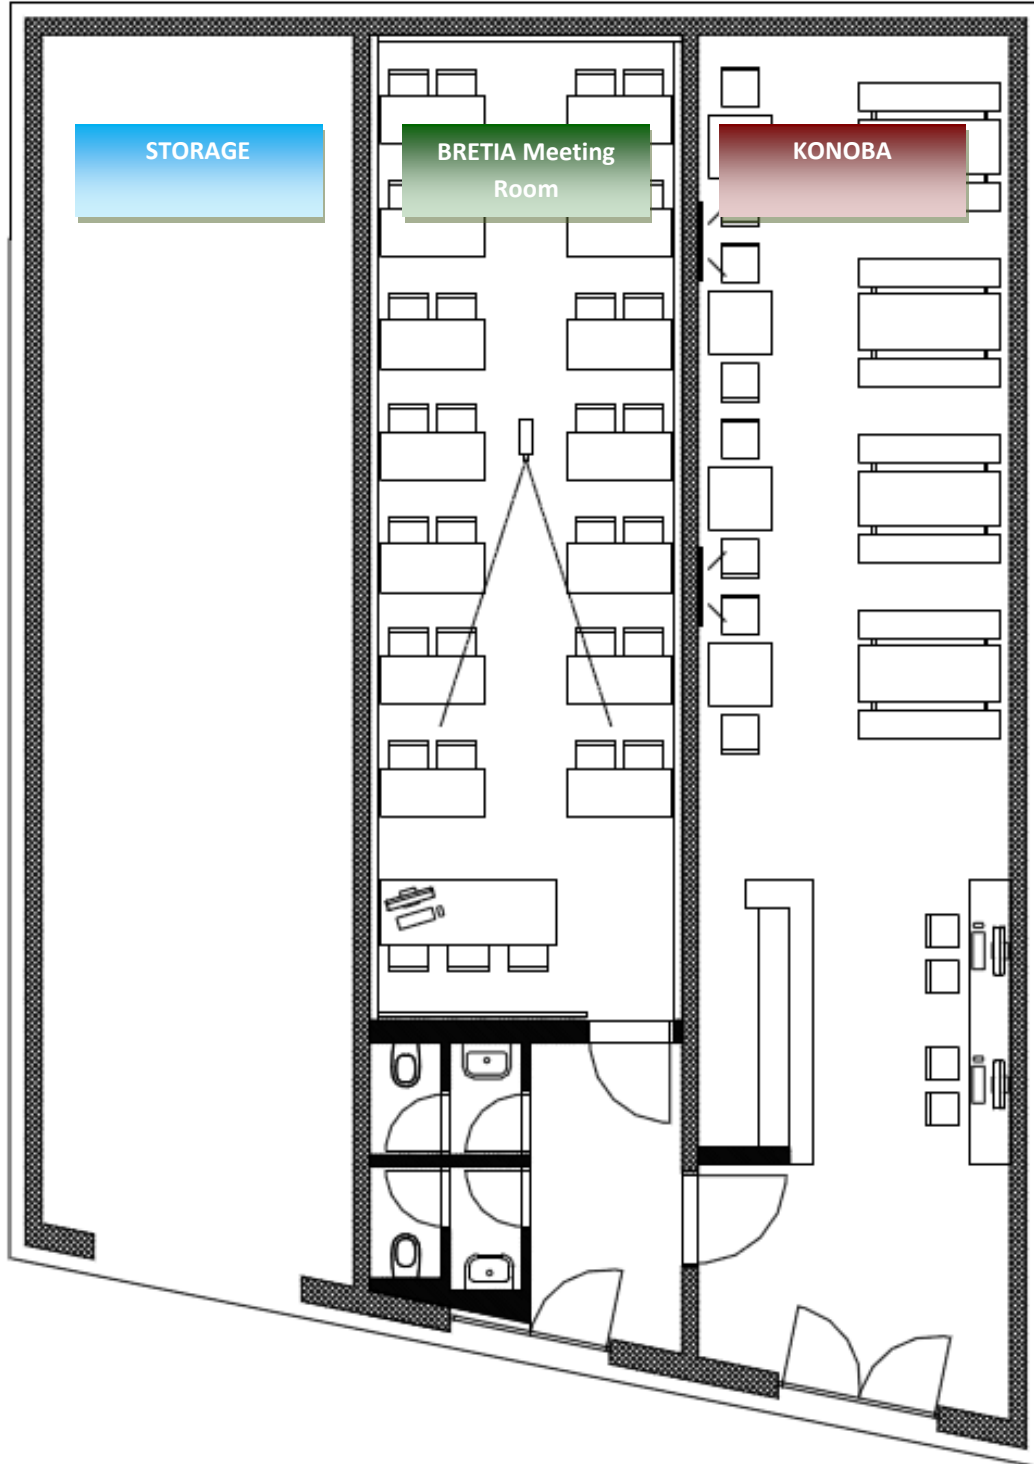

MEETING FACILITIES

Room	Meters ²	Height (m)	Width (m)	Length (m)			
BRETIA Meeting Room	54	4,5	4,5	12	50	30	28
KONOBA	70	4,5	4,5	15,5	-	35	35